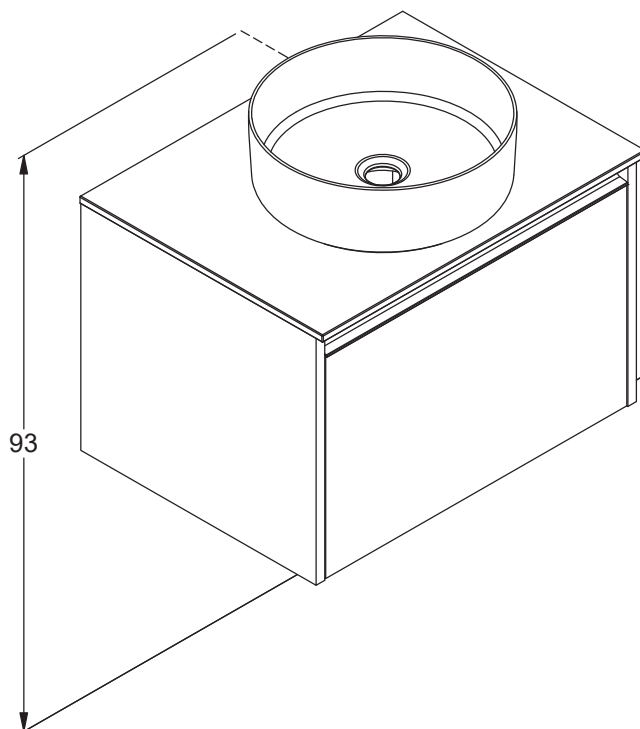

DANSANI
DANISH BATHROOM DESIGN

8x
5-500

2x
390010190

8x
5,0-60SU

87

93

1

Dina
X=76,5

Oval
X=69,6

Bowler
X=71,4

2

3

4

5

6

7