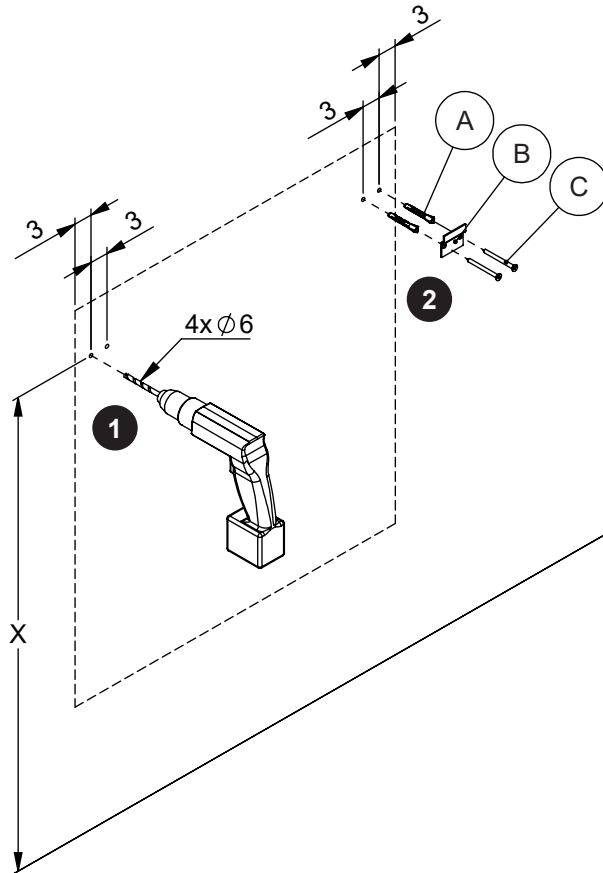

DANSANI
DANISH BATHROOM DESIGN

8x
5-500

2x
390010190

8x
5,0-60SU

87

93

1

Dina
X=76,5

Oval
X=69,6

Bowler
X=71,4

2

3

4

5

6

7