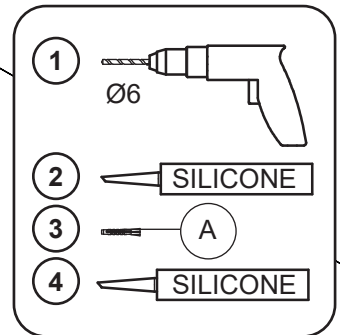

DANSANI
DANISH BATHROOM DESIGN

8x
5-500

2x
390010190

8x
5,0-60SU

87

93

1

Dina
X=76,5