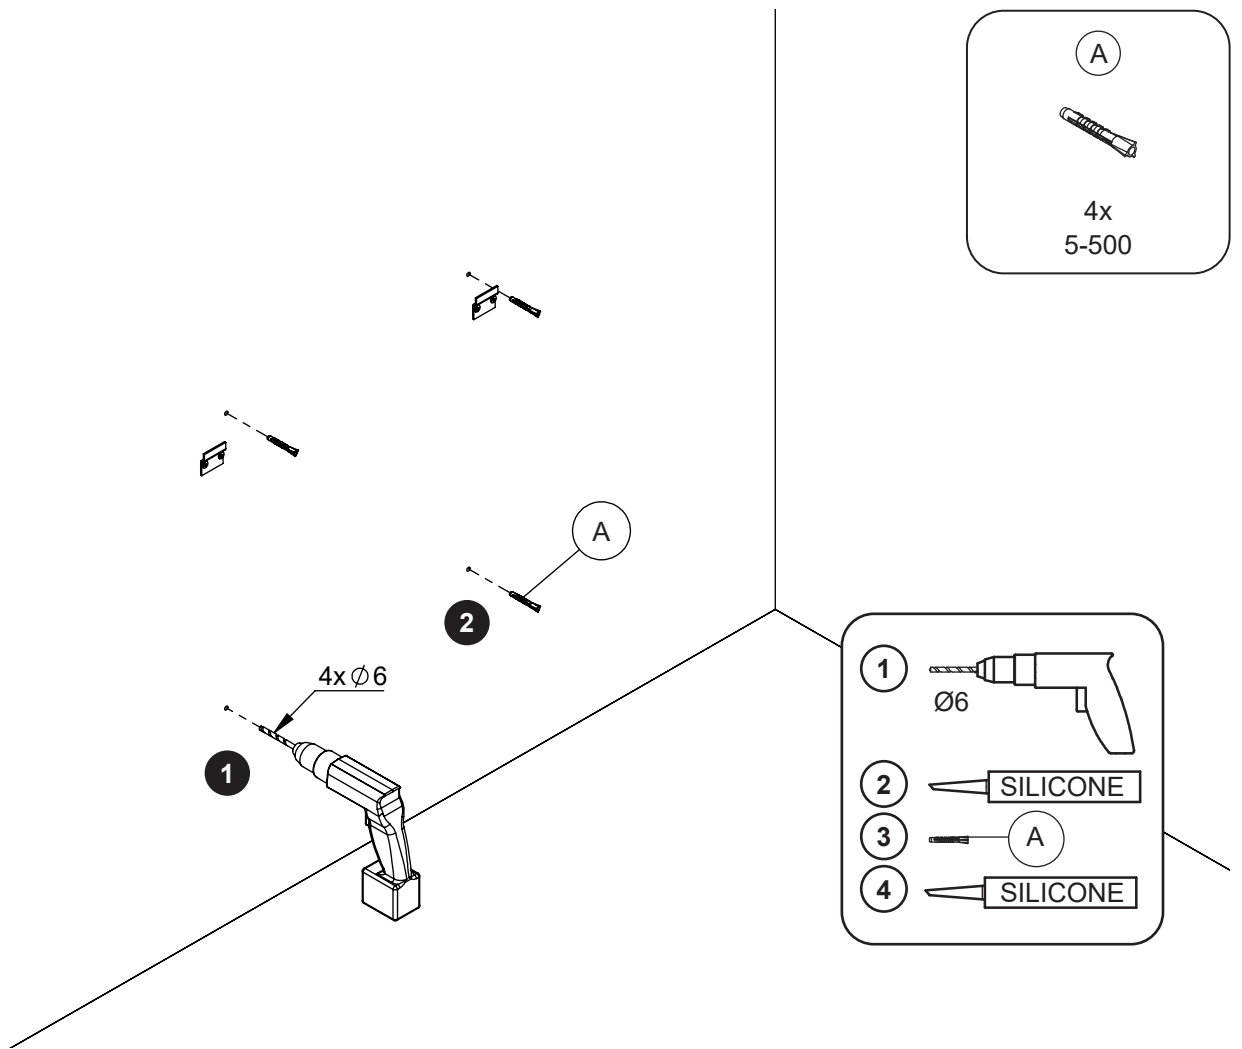

DANSANI
DANISH BATHROOM DESIGN

8x
5-500

2x
390010190

8x
5,0-60SU

87

93

1

Dina
X=76,5

Oval
X=69,6

Bowler
X=71,4

2

3

4

5

6

7