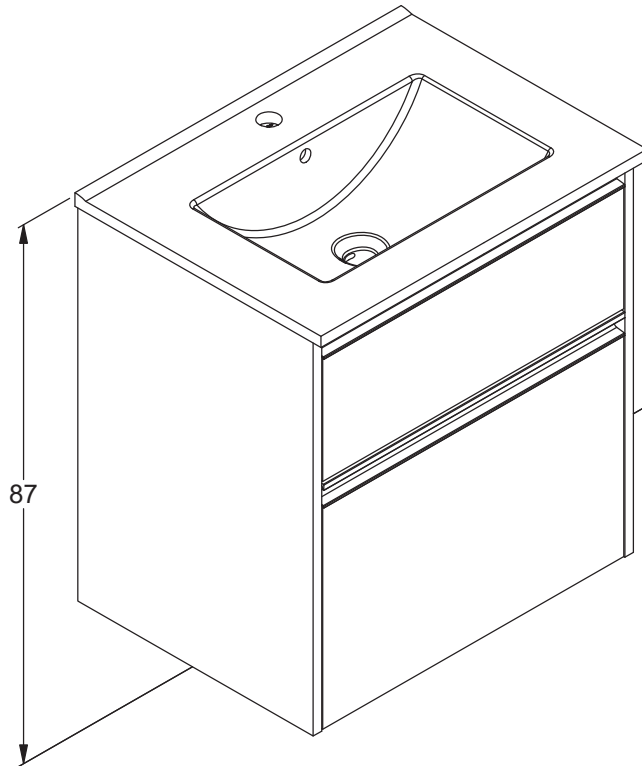

DANSANI
DANISH BATHROOM DESIGN

8x
5-500

2x
390010190

8x
5,0-60SU

87

93

1

Dina
X=76,5