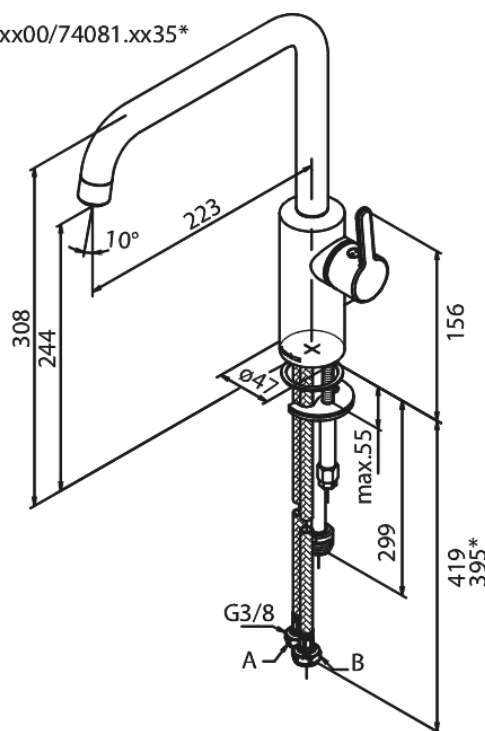

Product features

74081.xx00/74081.xx35*

FM Mattsson Denmark ApS
Hvidkærvej 48, 5250 Odense SV, DK-56416218

+45 88 33 00 34 damixa-international@fmm-mora.com

Mere information på damixa.com

damixa