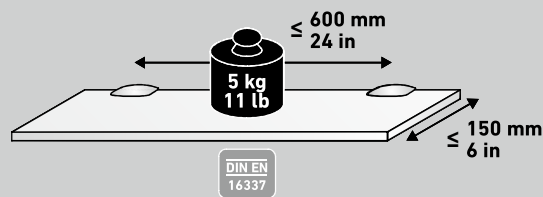

FLAC

titan

TOX
GERMANY

PZ 2 $\varnothing 4,5 \times 45$ mm
#10x1.8 in

$\varnothing 6 \times 36$ mm
#8-10x1.4 in

$\varnothing 6$ mm
15/64 in

FLAC-SET

titan

designed in Germany

made in Taiwan

DOLLE

Width x height = 95 x 170mm