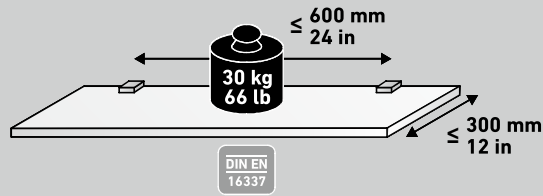

ELIOT

TOX
GERMANY

PZ 2 $\phi 4,5 \times 60$ mm
#12 x 2.4 in

$\phi 8 \times 51$ mm
#12-14 x 2 in

$\phi 8$ mm
5/16 in

ELIOT-SET

made in Taiwan

designed in Germany

DOLLE

W-von-Siemens-Str. 13
68649 Gross-Rohrheim
Germany

Width x height = 95 x 220mm