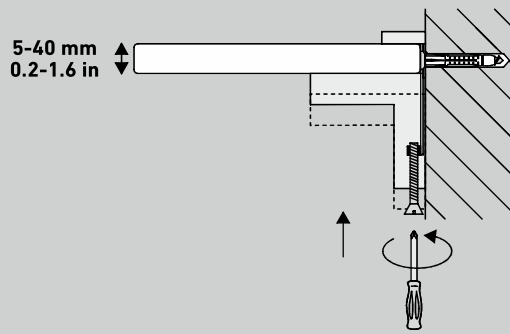

ELIOT

TOX
GERMANY

PZ 2 $\phi 4,5 \times 60$ mm
#12 x 2.4 in

$\phi 8 \times 51$ mm
#12-14 x 2 in

$\phi 8$ mm
5/16 in

ELIOT-SET

made in Taiwan

designed in Germany

DOLLE

W-von-Siemens-Str. 13
68649 Gross-Rohrheim
Germany

Width x height = 95 x 220mm